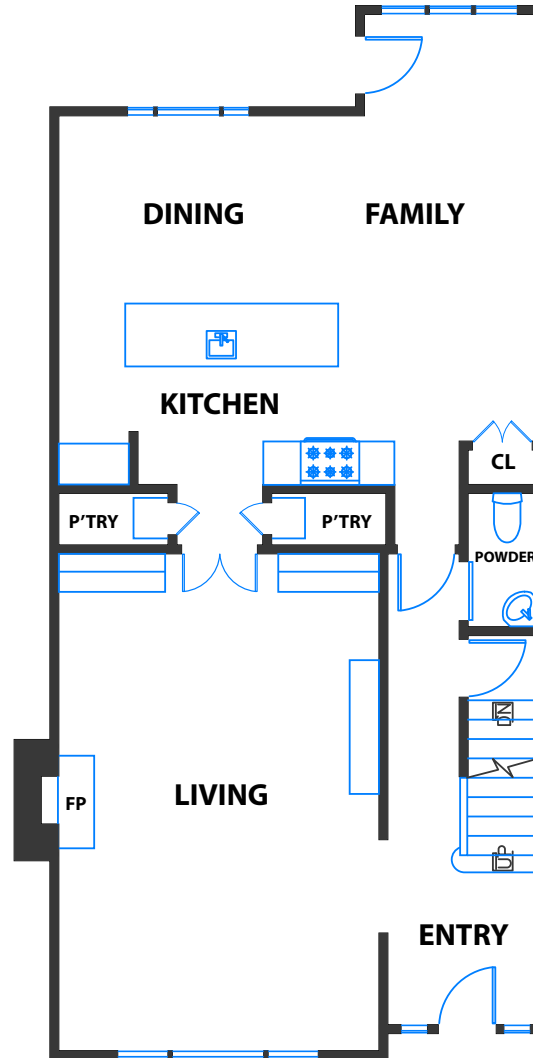

3020 SCOTT STREET, SAN FRANCISCO

LOWER LEVEL

GROUND LEVEL

FIRST LEVEL